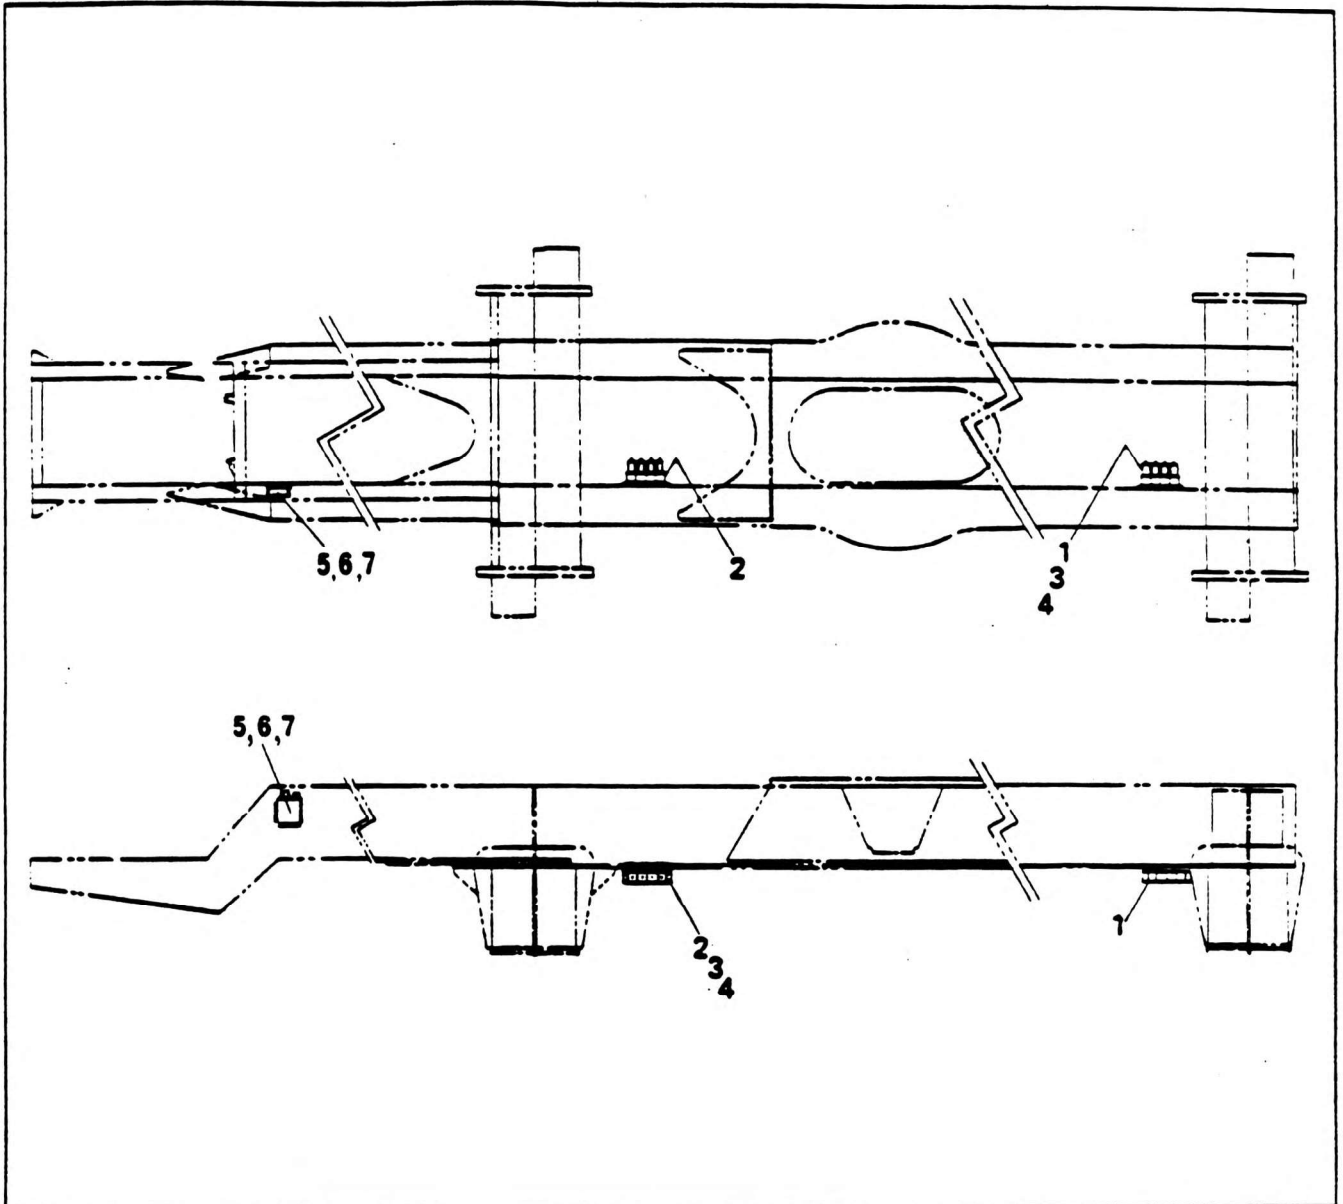

OUTRIGGER CONTROL VALVE INSTALLATION

NO.	PART NO.	QTY.	DESCRIPTION	NO.	PART NO.	QTY.	DESCRIPTION
1 +	6-926-990403	1	Solenoid Valve Sub Assembly				
2 +	6-926-990404	1	Solenoid Valve Sub Assembly				
3	7-951-190210	8	Lockwasher 10mm				
4	7-661-190003	8	Nut Hex M10 x 1.5				
5 +	6-926-990405	1	Solenoid and Reducing Valve Sub Assembly				
6	7-661-170003	2	Nut Hex M8				
7	7-951-170210	2	Lockwasher 8mm				

+ See further breakdown in this group

6-926-990417  
Issue No. 00